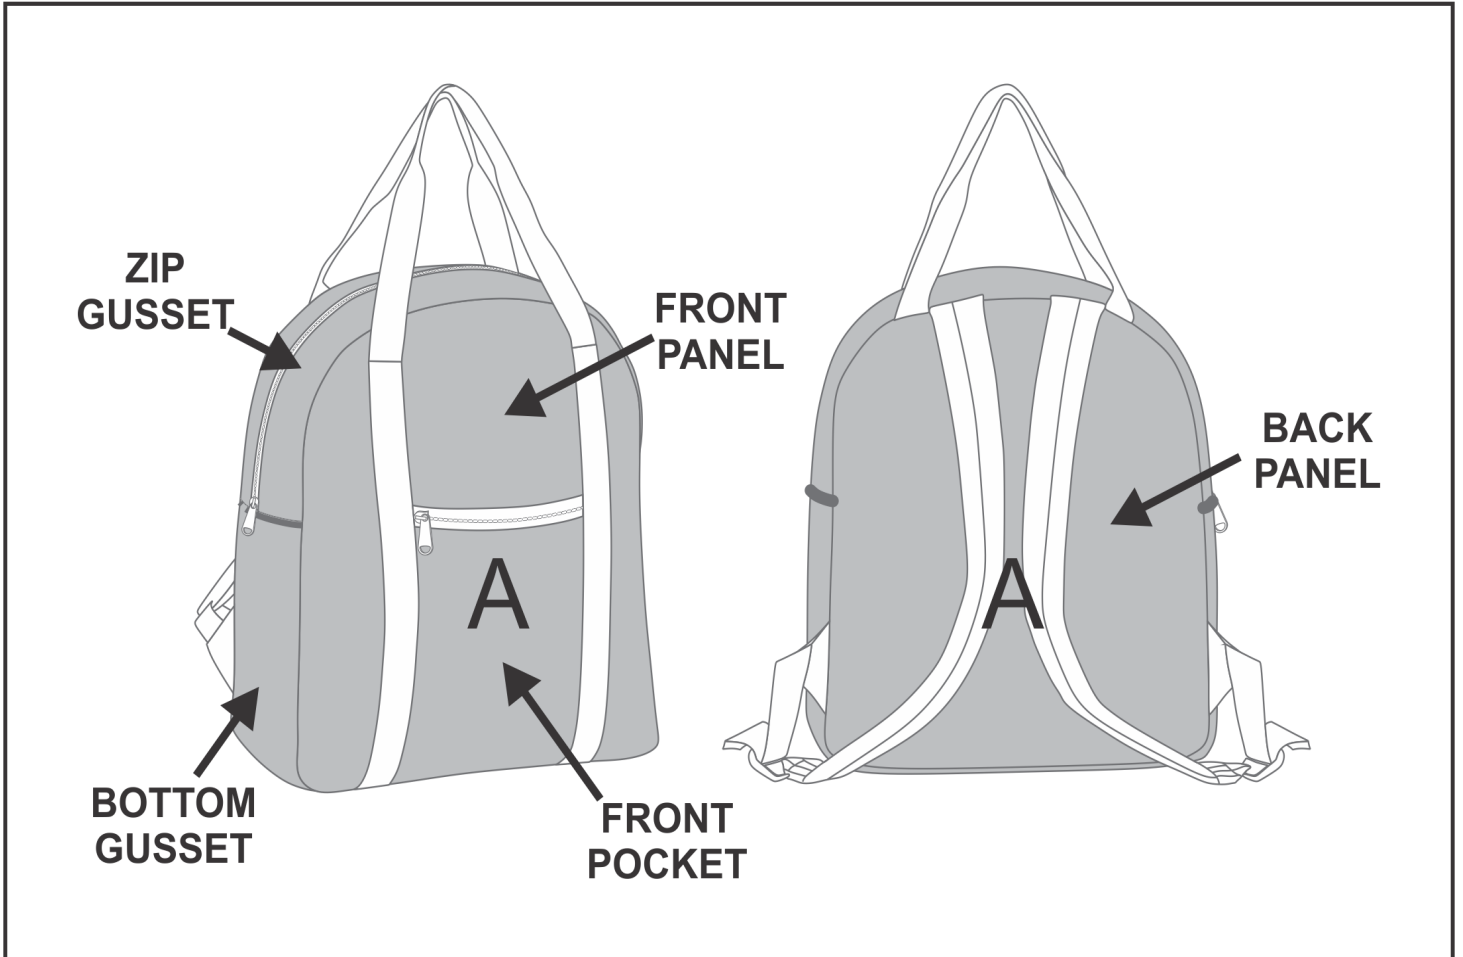

SG-HP-57-G

PPS Hoppla Motley Backpack - Black

Need to know:

Includes 1-Position Sublimation (setup fees apply)

- Please Note: We cannot guarantee 100% logo Alignment on all Brandable Panels.

Branding Options:

Position	Branding Method (Branding Code)	No. of Colours	Dimension
A	Custom Sublimation A (CPSUB-A)	Full Colour	759mm wide x 839mm high